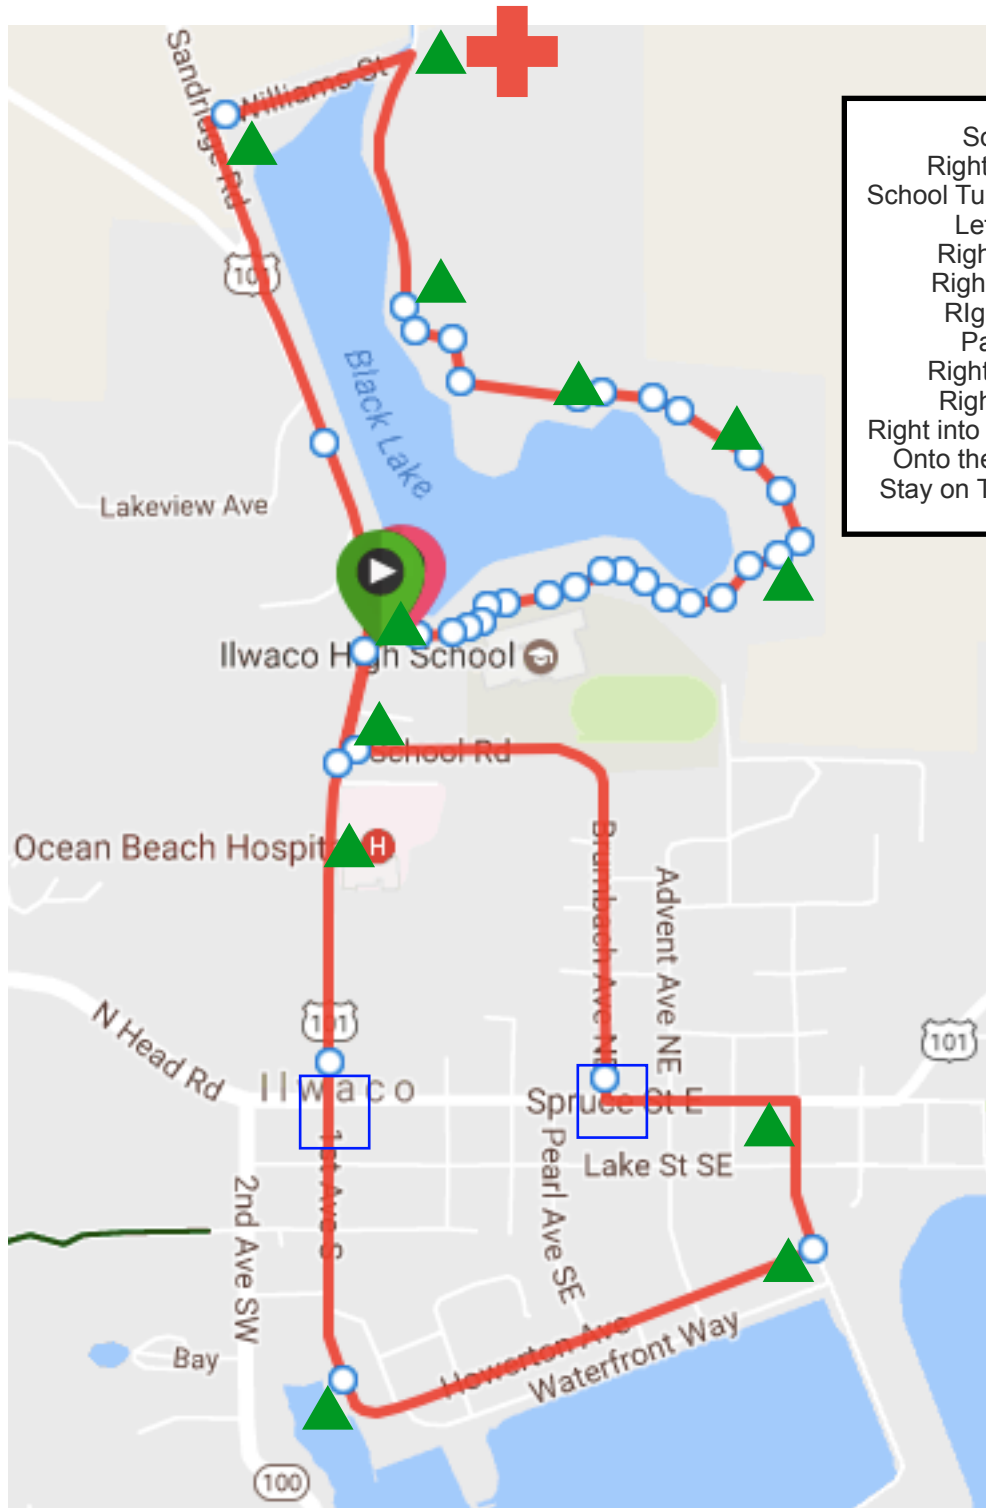

2019 Cape-D Triathlon Running Route Support Stations

South on 101
 Right on School Rd
 School Turns into Brumbauch
 Left on Spruce
 Right on Elizabeth
 Right on Howerton
 Right on 1st Ave
 Past Trastion
 Right on Sandridge
 Right on Williams
 Right into Black Lake Parking
 Onto the Black Lake Trail
 Stay on Trail (Follow Signs)

 City Police
 Spruce & Brumbach
 Spruce & First

 Fire Dept.
 Aid Station
 Black Lake Pavillion
 Williams @ NE
 corner of Black Lake

 Volunteer
 Flagger