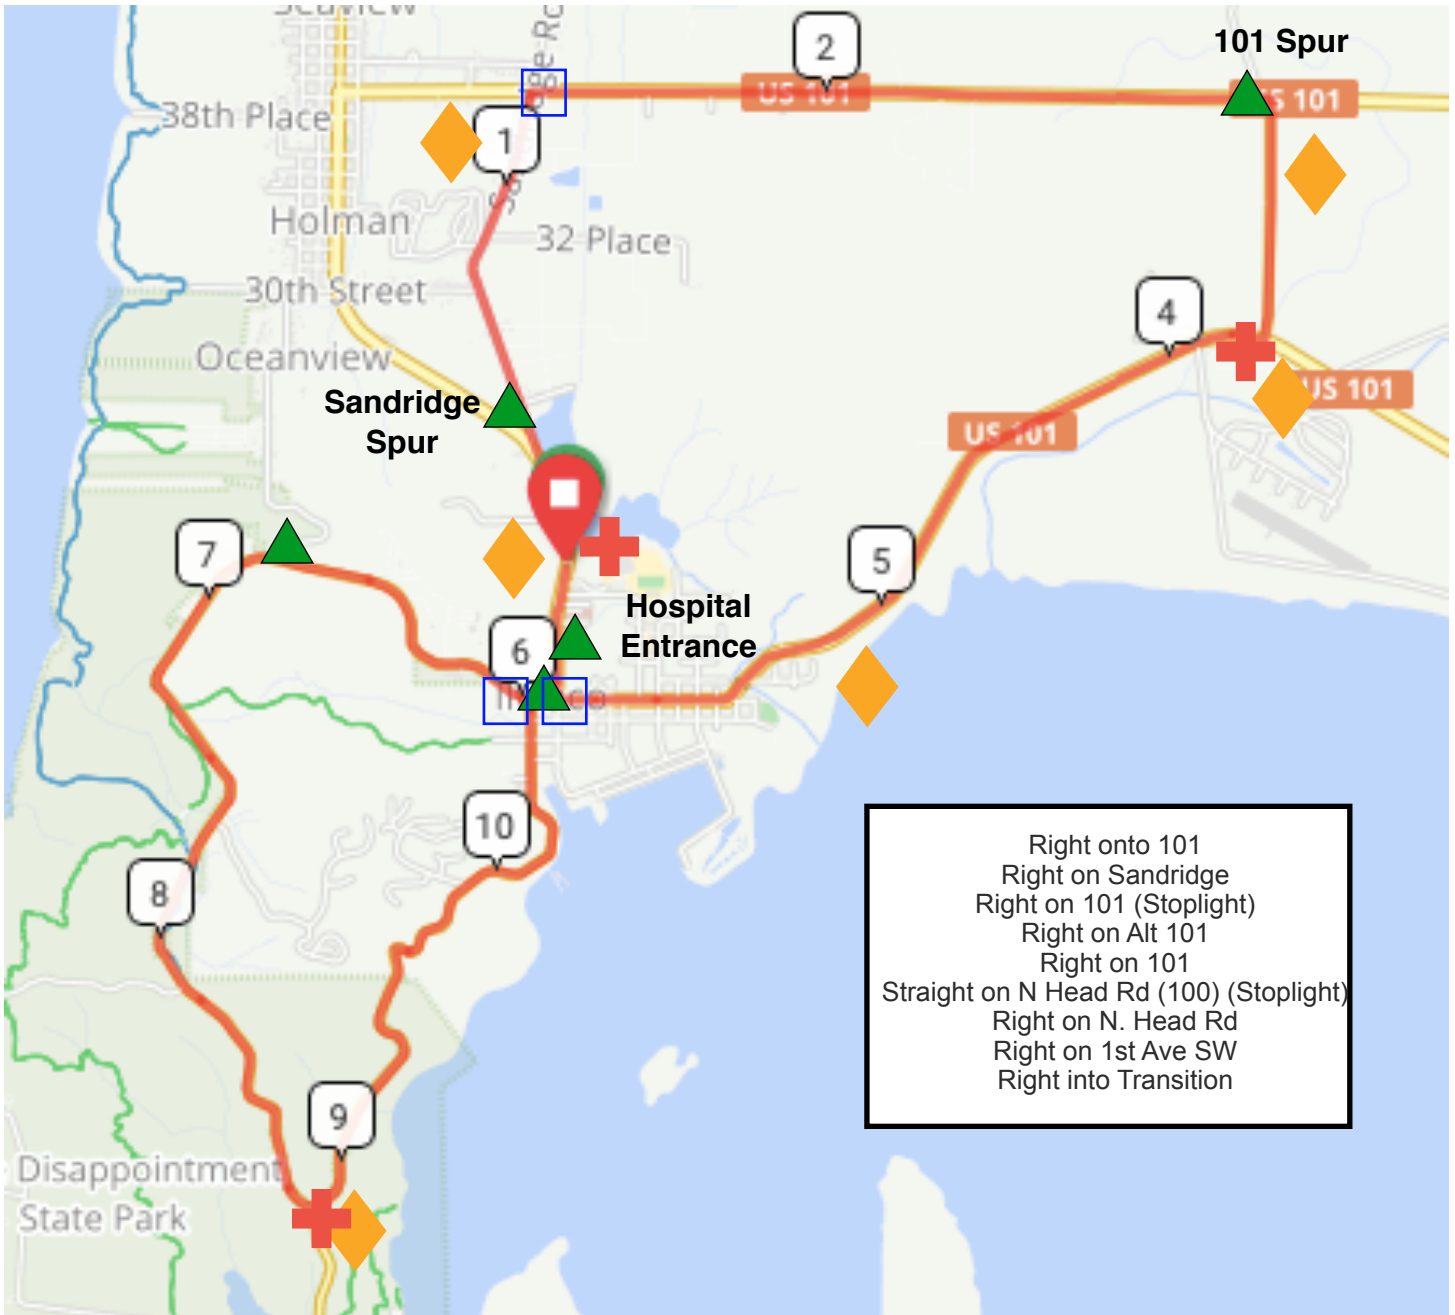

2019 Cape-D Triathlon Biking Route Support Stations

Right onto 101
 Right on Sandridge
 Right on 101 (Stoplight)
 Right on Alt 101
 Right on 101
 Straight on N Head Rd (100) (Stoplight)
 Right on N. Head Rd
 Right on 1st Ave SW
 Right into Transition

Event Ahead Sign

Volunteer Flagger

Fire Department Aid Station

Black Lake Pavillion
US 101 Spur
Loop 100 & Fort Canby Rd

City Police

Spruce & First
US 101 & Sandridge
Spruce & Brumbach
US 100 West of 2nd